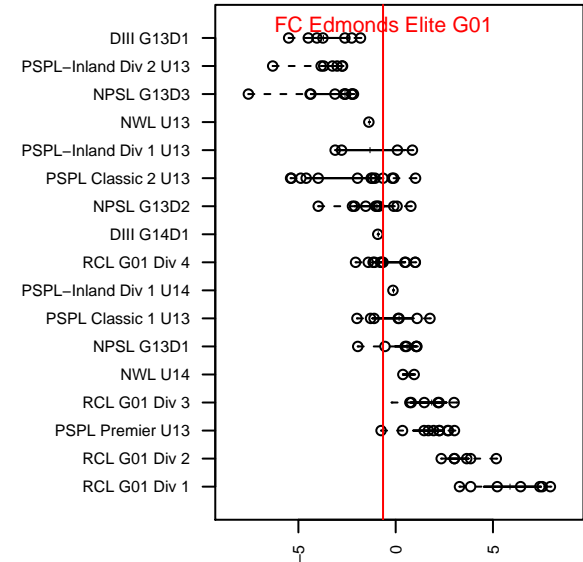

FC Edmonds Elite G01

FC Edmonds
 Edmonds, WA
 G01 total strength=785
 attack=1.41 defense=0.64
 fall league = PSPL Classic 2 U13
 spr league = Spr PSPL Classic 1 U13

alt names used:
 FC Edmonds Elite G01
 FC Edmonds Elite

Venues played:
 2014 Starfire Spring Classic GU13
 2014 Crossfire Select Cup GU13 Silver
 2014 Bigfoot Silver U13
 2014 Xtreme Cup GU13
 2014 PSPL Classic 2 U13
 2014 Spr PSPL Classic 1 U13
 2014 WA Cup GU13 Silver/Bronze U13

**attack and defense variance (black dot)
relative to other teams
and top 10 in region**

**attack and defense rating
relative to others at age
and all opponents in last 13 months**

Performance relative to 13 month average