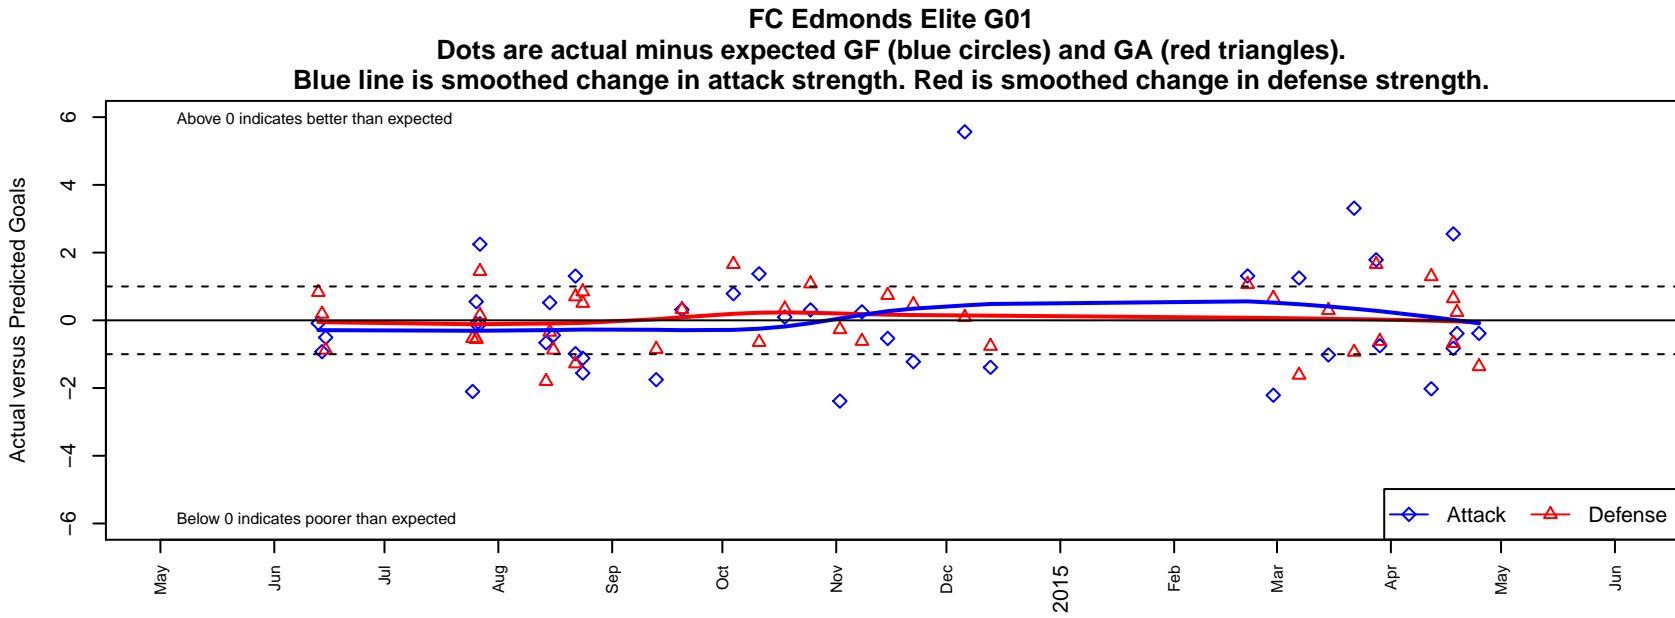

FC Edmonds Elite G01

FC Edmonds
 Edmonds, WA
 G01 total strength=785
 attack=1.41 defense=0.64
 fall league = PSPL Classic 2 U13
 spr league = Spr PSPL Classic 1 U13

alt names used:
 FC Edmonds Elite G01
 FC Edmonds Elite

**attack and defense variance (black dot)
relative to other teams
and top 10 in region**

**attack and defense rating
relative to others at age
and all opponents in last 13 months**

Performance relative to 13 month average